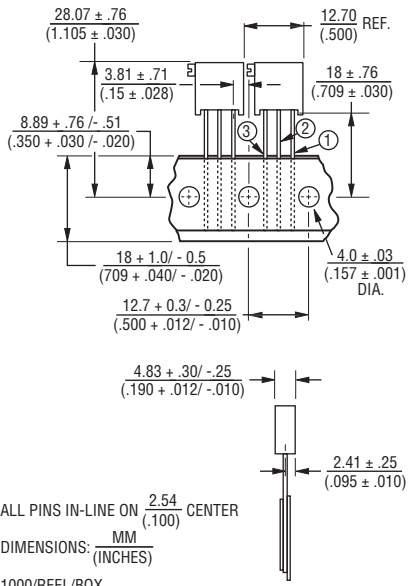

## Packaging Specifications

### SIDE ADJUST 3296X-1

### TOP ADJUST 3296W-1

Meets EIA Specification 468.