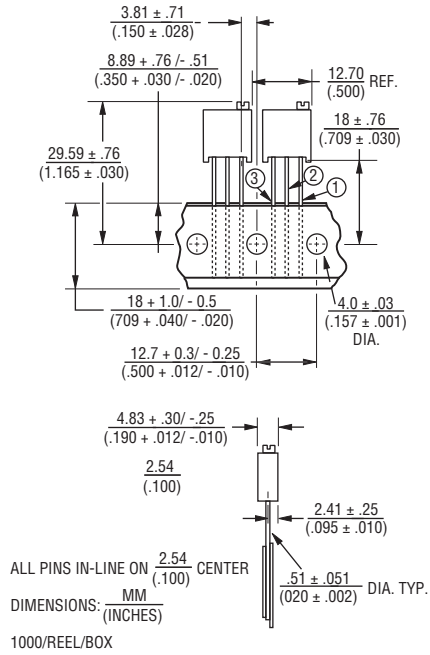

## Packaging Specifications

### SIDE ADJUST 3296X-1

### TOP ADJUST 3296W-1

Meets EIA Specification 468.